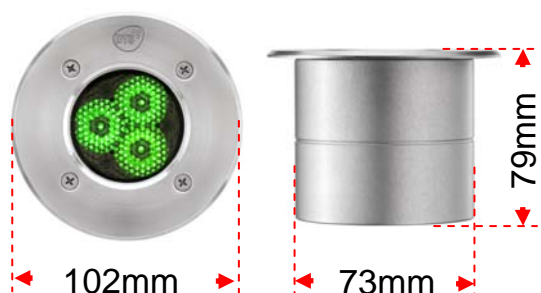

● FOCUS R RECESSED LED PROJECTORS

Technical Specifications

LED technology

FOCUS R FULL COLOUR: 3 x 3W Full colour LEDs; 270 Lux / 2 m (spot lenses)

FOCUS R RGB: 3 x 1W Luxeon LEDs (1 red, 1 green, 1 blue); 608 Lux / 2 m (spot lenses)

FOCUS R WHITE 3200°- 5500°K: 3 x 1W Luxeon LEDs (2 x white, 1 x amber); 482 Lux / 2 m (spot lenses)

FOCUS R WHITE 3200°K: 3 x 1W white Luxeon LEDs; 257 Lux / 2 m (spot lenses)

FOCUS R WHITE 5500°K: 3 x 1W white Luxeon LEDs; 900 Lux / 2 m (spot lenses)

FOCUS R WHITE 6800°K: 3 x 1W white Luxeon LEDs; 833 Lux / 2 m (spot lenses)

No infrared emission; no ultraviolet emission; LEDs average lifespan: 100.000 hours

Optical units

3 lenses sets available (Spot, Medium flood, Wide flood)

Control

Via any DMX lighting console

Protection

IP65 protection level against the penetration of solids and liquids

Construction

FOCUS R is made on aluminium and stainless steel

Power supply

Dedicated Z1, Z1 OUTDOOR (IP65) and Z4 power supply / LED controllers (for FOCUS R FULL COLOUR, FOCUS R RGB and FOCUS R WHITE 3200°-5500°K)

Connection

RJ12 connection system (Z1 / Z4); M12 IP68 connector (Z1 OUTDOOR)

Accessories

- Lenses set Spot
- Lenses set Medium flood
- Lenses set Wide flood
- Z1 power supply / LED controller
- Z4 rack power supply / LED controller
- Z1 OUTDOOR power supply / LED controller
- IR receiver for Z1/Z4
- T-BOX RJ12
- T-BOX RJ12 OUTDOOR
- RJ12 6-pole male connector
- 8-pole cable for RJ connectors
- 6-pole flat cable for RJ connectors
- Crimping tool for RJ connectors