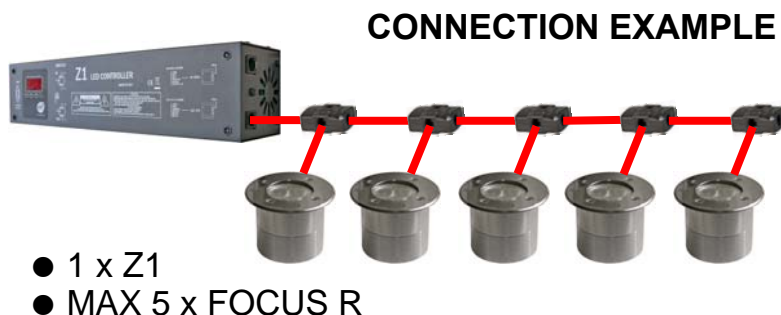

● FOCUS R RECESSED LED PROJECTORS

Technical Specifications

LED technology

FOCUS R FULL COLOUR: 3 x 3W Full colour LEDs; 270 Lux / 2 m (spot lenses)

FOCUS R RGB: 3 x 1W Luxeon LEDs (1 red, 1 green, 1 blue); 608 Lux / 2 m (spot lenses)

FOCUS R WHITE 3200°- 5500°K: 3 x 1W Luxeon LEDs (2 x white, 1 x amber); 482 Lux / 2 m (spot lenses)

FOCUS R WHITE 3200°K: 3 x 1W white Luxeon LEDs; 257 Lux / 2 m (spot lenses)

FOCUS R WHITE 5500°K: 3 x 1W white Luxeon LEDs; 900 Lux / 2 m (spot lenses)

FOCUS R WHITE 6800°K: 3 x 1W white Luxeon LEDs; 833 Lux / 2 m (spot lenses)

No infrared emission; no ultraviolet emission; LEDs average lifespan: 100.000 hours

Optical units

3 lenses sets available (Spot, Medium flood, Wide flood)

Control

Via any DMX lighting console

Protection

IP65 protection level against the penetration of solids and liquids

Construction

FOCUS R is made on aluminium and stainless steel

Power supply

Dedicated Z1, Z1 OUTDOOR (IP65) and Z4 power supply / LED controllers (for FOCUS R FULL COLOUR, FOCUS R RGB and FOCUS R WHITE 3200°-5500°K)

Connection

RJ12 connection system (Z1 / Z4); M12 IP68 connector (Z1 OUTDOOR)

Accessories

- Lenses set Spot
- Lenses set Medium flood
- Lenses set Wide flood
- Z1 power supply / LED controller
- Z4 rack power supply / LED controller
- Z1 OUTDOOR power supply / LED controller
- IR receiver for Z1/Z4
- T-BOX RJ12
- T-BOX RJ12 OUTDOOR
- RJ12 6-pole male connector
- 8-pole cable for RJ connectors
- 6-pole flat cable for RJ connectors
- Crimping tool for RJ connectors