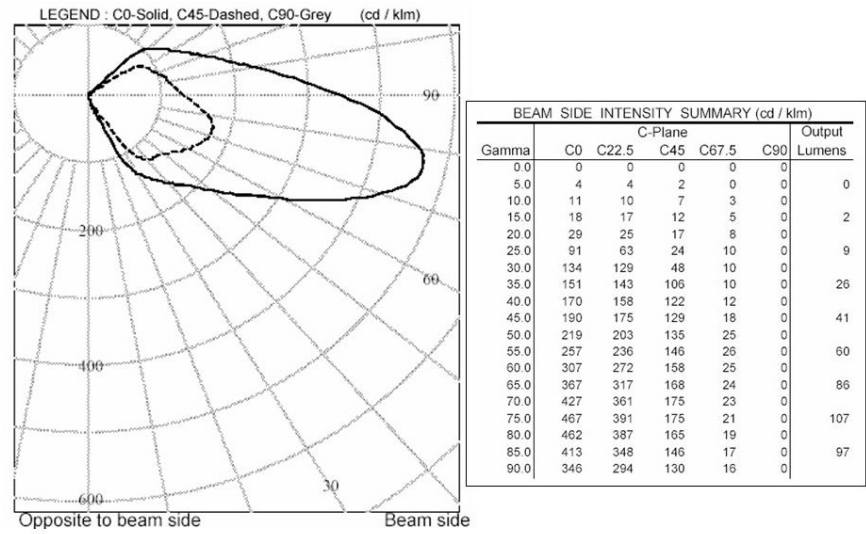

Photometric data

For IES file downloads: www.seleconlight.com/IES

For ILLUMUDAT downloads: www.seleconlight.com/ILLUMUDAT