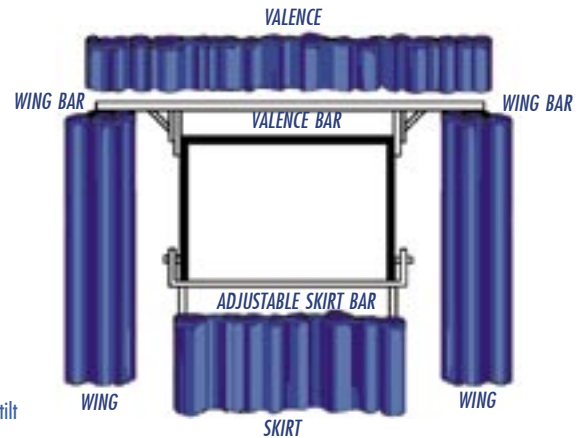

See Screen Surface Data Sheets for more information.*

Snap-on surfaces are interchangeable

EASI-RECT CINEMA STYLE DRAPE SETS

- Create a truly professional appearance with easy-to-fit drape sets:
 - available to fit any size screen
 - choice of materials - velour (colour choice)/black bolton
 - fitted in minutes
 - no tools required - all bars slot on to screen frame, skirt snaps to bottom of screen frame or optional adjustable skirt bar
 - supplied complete with storage / carrying case

EASI-RECT ACCESSORIES

- Adjustable Skirt Bar
 - raise/lowers the bottom picture line thus adjusting picture format - a square screen can be transformed to widescreen format. Order as screen size.
- Enhanced stability
 - Anti-tilt and anti-sway devices can be added to legs for extra stability. Useful for larger sizes and with drapes.
- Heavy Duty Flight Case
 - constructed to withstand the hardest knocks, available as alternative to standard case at time of order (extra cost) or add on item at any time.
- Speedi-Cranks and Star Bolts
 - useful spare items.

Star bolts

Speedi-cranks

Anti-sway

Anti-tilt

EASI-RECT FOLDING FRAME SYSTEM STANDARD SIZES - Order Drape Kit as screen size.

Square format - 1:1	Video format - 4:3	HDTV format - 16:9
● 183cms x 183cms - 6' x 6'	● 183cms x 137cms - 6' x 4' 6"	● 244cms x 142cms - 8' x 4' 8"
● 244cms x 244cms - 8' x 8'	● 244cms x 183cms - 8' x 6'	● 274cms x 157cms - 9' x 5' 2"
● 305cms x 305cms - 10' x 10'	● 274cms x 183cms - 9' x 6'	● 305cms x 175cms - 10' x 5' 9"
● 366cms x 366cms - 12' x 12'	● 305cms x 229cms - 10' x 7' 6"	● 366cms x 211cms - 12' x 6' 11"
Misc format	● 366cms x 274cms - 12' x 9'	
● 183cms x 121cms - 6' x 4'	● 426cms x 320cms - 14' x 10' 6"	

- Picture size is 10cm (4") reduction on each dimension
- Intermediate sizes and formats available
- Larger sizes up to 24' (7.3m) available to special order.

EASI-RECT FOLDING FRAME SCREEN - the world's most versatile portable screen system