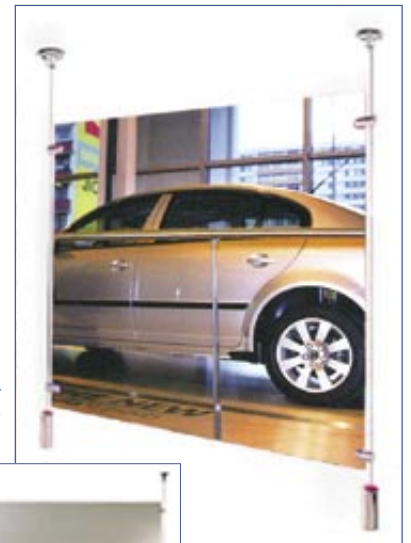

HERMES SCREEN

Screens for point of sale and public information from Harkness Screens

Harkness Screens is a leading specialist projection screen manufacturer, using unrivalled experience and the latest technology to provide innovative solutions for audio visual, cinema and leisure markets worldwide.

THE PERFECT SOLUTION FOR AMBIENT LIGHT PROJECTION IN RETAIL, CORPORATE AND LEISURE ENVIRONMENTS

Harkness Screens, the world's leading screenmakers, proudly present the Hermes Screen, the latest development in the presentation of sharp, bright images...under almost any lighting conditions.

The Hermes Screen utilises true image technology to embed minute crystal particles into a micron thick layer within its 3mm acrylic surface, to provide the highest quality rear projection images.

Application

Largely unaffected by ambient light, Harkness Hermes Screens can carry your message in almost any retail, corporate and leisure environment:

- Window displays and showrooms
- Public and leisure areas - airports, theatres, hotels and restaurants
- Public houses and clubs
- Exhibitions and conferences
- Corporate reception and visitor areas

Operation

With a simple, yet effective mounting system, Hermes Screens can be easily installed in any location, either suspended or free standing - floor or table top.

Cable suspension sets and snap bars are available for standard screen sizes.

Surface type

A choice of rear projection surface is available with three variations of contrast factor.

- White - wide angle, gain 3.8. This surface is not suitable for short throw lenses.
- Cream - for the very brightest image, gain 8.0.
- Grey - use in ambient light areas for increased contrast, gain 3.0.

Size and shape