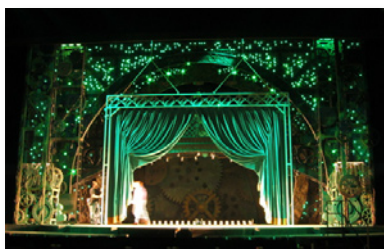

Components of our Classic and Chameleon system are for sale so you can be inspired. ShowLED originated as a set of components to attach to a variety of materials including wood, metal, glass, cardboard, stonework, PVC and all smooth-surfaced fabrics. Its versatility makes it possible to install stars in costumes, floors, walls or ceilings and then later remove them for reuse in other projects.

SHOWLED NET

We often get requests for ceiling curtains in nightclubs, restaurants and venues.

Because of smoke, humidity, air-conditioning or a sprinkler system it's not ideal to work with the Molton fabric. That's why we developed special net clips to hold the LED sockets so we can integrate our system in a netting. This system can also be used outdoor because it doesn't catch the wind. This netting can be provided with a lining so the customer still has the option to hang something behind it if he uses it for other purposes than a ceiling curtain. Another advantage of a netting is that it's transparent so it's possible to build a set behind it. When the set is lit in the right way you'll be able to see through the netting.

WICKED, THE MUSICAL

This musical is a stunning example of how ShowLED components can be used in a set design.

Over 2000 LED's were incorporated in the set design. The musical toured the world and it was possible to have a look at the sparkling set design in Australia, USA, Germany,..