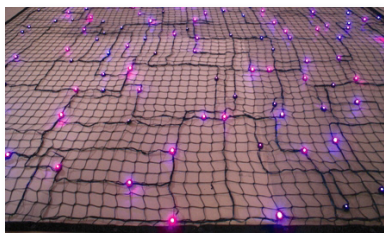

Components of our Classic and Chameleon system are for sale so you can be inspired. ShowLED originated as a set of components to attach to a variety of materials including wood, metal, glass, cardboard, stonework, PVC and all smooth-surfaced fabrics. Its versatility makes it possible to install stars in costumes, floors, walls or ceilings and then later remove them for reuse in other projects.

SHOWLED NET

We often get requests for ceiling curtains in nightclubs, restaurants and venues.

Because of smoke, humidity, air-conditioning or a sprinkler system it's not ideal to work with the Molton fabric. That's why we developed special net clips to hold the LED sockets so we can integrate our system in a netting. This system can also be used outdoor because it doesn't catch the wind. This netting can be provided with a lining so the customer still has the option to hang something behind it if he uses it for other purposes than a ceiling curtain. Another advantage of a netting is that it's transparent so it's possible to build a set behind it. When the set is lit in the right way you'll be able to see through the netting.

WICKED, THE MUSICAL

This musical is a stunning example of how ShowLED components can be used in a set design.

Over 2000 LED's were incorporated in the set design. The musical toured the world and it was possible to have a look at the sparkling set design in Australia, USA, Germany,..