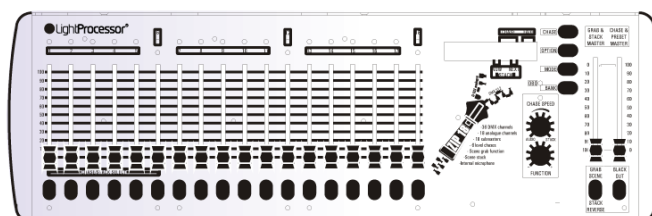

DMX512 output is via XLR5 connectors and the DMX start address is selectable on desk start-up. The extended DMX feature allows the desks to output 24 consecutive DMX channels in the case of the Zip 6, while the Zip 12 and Zip 18 each output 36 channels. All models simultaneously output 0-10V DC analogue signals via locking 8-pin DIN connectors. There are preset master, chase master, grab master and blackout controls. Each channel has a fader, flash button and LED level indicator.

Zip desks have a fully programmable level chase function: run speed is adjustable and there is an internal microphone for audio response. 'Stacks' of scenes may be replayed in true theatre style and can include pre-programmed or 'live' manual fades. main controller crashes or loses power, the operator still has 64 pre-programmed lighting scenes at his disposal while the main system is being brought back on line. It is equally valuable as a stand-alone controller in many less-demanding applications where there is little justification for tying up larger, more expensive desks, for example museum exhibits, retail sites, exhibition stands, static displays.

Key Features

Zip 18

- 18 analogue control channels
- 36 DMX channels
- 18 scene memories
- 6 chase memories of 40 steps each

Technical Specifications

All Zip desks:

- Low voltage control desk outputting 0 to +10V analogue and USITT DMX (1990). DMX start address selectable.
- PSU input 9-12V AC or 15-18V DC.
- Preset master, grab master, channel slider and flash button to each channel. Blackout switch.
- Three operating modes - channels, sub-masters, sub-go's.
- Level chase function, internal microphone.