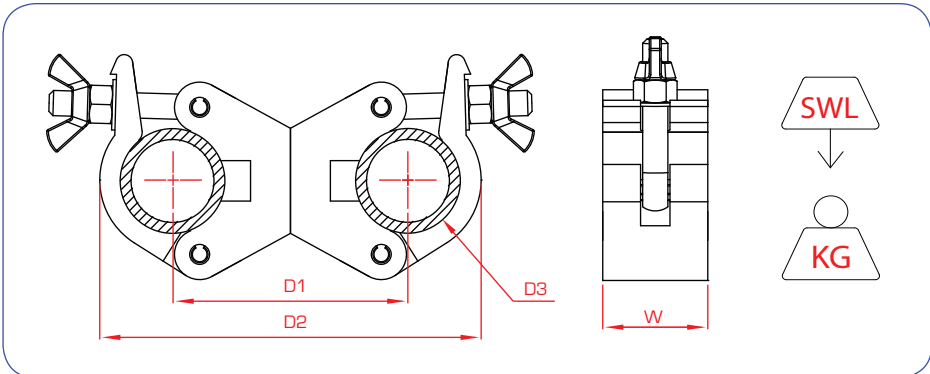

# DOUGHTY® CLAMPS

The Doughty® Clamp combines strength and durability with a high degree of safety. Constructed from high tensile aluminium & finished in either polished aluminium or black powder paint, this unit provides a secure fixing for tubes with external diameters from 48 - 51 mm.

Hook Clamp

SWL	750 Kg
D1	19mm
D2	55mm
D3	90mm
D4	Ø12.7mm
D5	19mm
D6	Ø48 - 51mm
W	50mm
Kg	0.71 Kg
F	M12x50

Easy Grip

SWL	750 Kg
D1	19mm
D2	55mm
D3	90mm
D4	Ø12.7mm
D5	19mm
D6	Ø48 - 51mm
W	50mm
Kg	0.63 Kg

Swivel Coupler	
SWL	750 Kg
D1	110mm
D2	180mm
D3	Ø48 - 51mm
W	50mm
Kg	1.33 Kg

90° Fixed Coupler	
SWL	750 Kg
D1	110mm
D2	180mm
D3	Ø48 - 51mm
W	50mm
Kg	1.33 Kg

Parallel Coupler	
SWL	750 Kg
D1	110mm
D2	180mm
D3	Ø48 - 51mm
W	50mm
Kg	1.33 Kg

Maximum Torque  
30 N-m  
22 lb-ft

Tube Diameters  
48 - 51mm