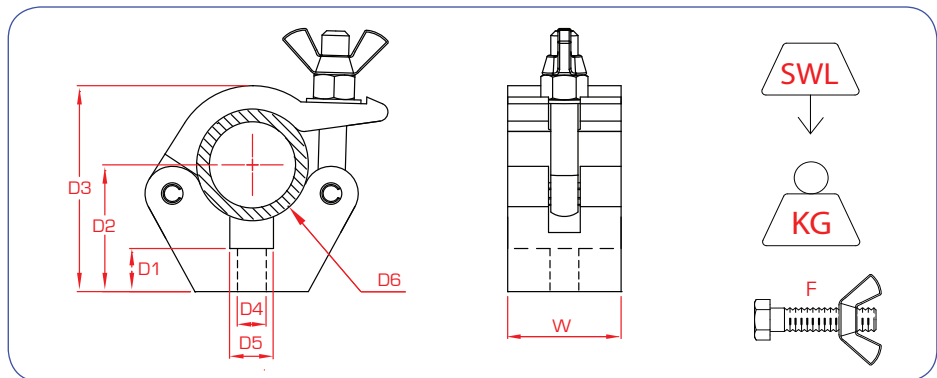

The standard clamp is slotted, allowing the use of a captive M12 nut or bolt head, enabling users to create fixings suited to their own individual requirements. This clamp has been TÜV tested and approved with a SWL of 750 Kg.

Main features:

- SWL 750 Kg
- TÜV approval
- Captive M12 bolt
- Fits 48 - 51 mm diameter tubes
- High tensile aluminium

Standard

SWL	750 Kg
D1	19mm
D2	55mm
D3	90mm
D4	Ø12.7mm
D5	19mm
D6	Ø48 - 51mm
W	50mm
Kg	0.63 Kg

Hook Clamp

SWL	750 Kg
D1	19mm
D2	55mm
D3	90mm
D4	Ø12.7mm
D5	19mm
D6	Ø48 - 51mm
W	50mm
Kg	0.71 Kg
F	M12x50

Easy Grip

SWL	750 Kg
D1	19mm
D2	55mm
D3	90mm
D4	Ø12.7mm
D5	19mm
D6	Ø48 - 51mm
W	50mm
Kg	0.63 Kg

Swivel Coupler	
SWL	750 Kg
D1	110mm
D2	180mm
D3	Ø48 - 51mm
W	50mm
Kg	1.33 Kg

90° Fixed Coupler	
SWL	750 Kg
D1	110mm
D2	180mm
D3	Ø48 - 51mm
W	50mm
Kg	1.33 Kg

Parallel Coupler	
SWL	750 Kg
D1	110mm
D2	180mm
D3	Ø48 - 51mm
W	50mm
Kg	1.33 Kg

Maximum Torque  
30 N-m  
22 lb-ft

Tube Diameters  
48 - 51mm