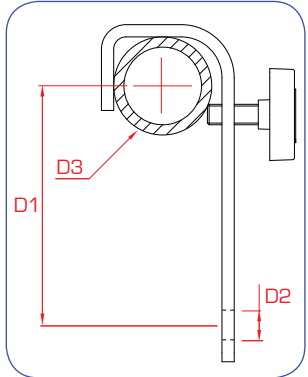

# HOOK CLAMPS

The standard range of Hook Clamps includes clamps to suit tube diameters from 20mm to 75mm.

Manufactured from high quality steel these clamps are simple to use and are extremely strong.

They are available in a bright zinc plate finish or black powder paint and virtually any size hook clamp can be made to your specification upon request.

T20100 - Silver  
T20101 - Black

T20104 - Silver  
T2010401 - Black

T20107 - Silver  
T2010701 - Black

Standard 50mm	
SWL	40 Kg
D1	122mm
D2	13mm
D3	Ø48 - 51mm
Width	25mm
Kg	0.32 Kg

Std incl Fixing Kit	
SWL	40 Kg
D1	122mm
D2	13mm
D3	Ø48 - 51mm
Width	25mm
Kg	0.32 Kg

Straight 50mm	
SWL	40 Kg
D1	115mm
D2	13mm
D3	Ø48 - 51mm
Width	25mm
Kg	0.33 Kg

T20105 - Silver  
T2010501 - Black

T20102 - Silver

T20400 - Silver  
T20401 - Black

Standard Extra Long	
SWL	40 Kg
D1	233mm
D2	13mm
D3	Ø48 - 51mm
Width	25mm
Kg	0.48 Kg

Medium Duty 50mm	
SWL	100 Kg
D1	103mm
D2	13mm
D3	Ø48 - 51mm
Width	25mm
Kg	0.43 Kg

Heavy Duty 50mm	
SWL	150 Kg
D1	124mm
D2	13mm
D3	Ø48 - 51mm
Width	50mm
Kg	0.88 Kg

T20900 - Silver  
T20901 - Black

T21100 - Silver  
T21101 - Black