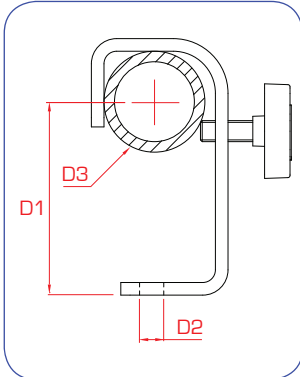

# HOOK CLAMPS

The standard range of Hook Clamps includes clamps to suit tube diameters from 20mm to 75mm.

Manufactured from high quality steel these clamps are simple to use and are extremely strong.

They are available in a bright zinc plate finish or black powder paint and virtually any size hook clamp can be made to your specification upon request.

T20100 - Silver  
T20101 - Black

T20104 - Silver  
T2010401 - Black

T20107 - Silver  
T2010701 - Black

Standard 50mm	
SWL	40 Kg
D1	122mm
D2	13mm
D3	Ø48 - 51mm
Width	25mm
Kg	0.32 Kg

Std incl Fixing Kit	
SWL	40 Kg
D1	122mm
D2	13mm
D3	Ø48 - 51mm
Width	25mm
Kg	0.32 Kg

Straight 50mm	
SWL	40 Kg
D1	115mm
D2	13mm
D3	Ø48 - 51mm
Width	25mm
Kg	0.33 Kg

T20105 - Silver  
T2010501 - Black

T20102 - Silver

T20400 - Silver  
T20401 - Black

Standard Extra Long	
SWL	40 Kg
D1	233mm
D2	13mm
D3	Ø48 - 51mm
Width	25mm
Kg	0.48 Kg

Medium Duty 50mm	
SWL	100 Kg
D1	103mm
D2	13mm
D3	Ø48 - 51mm
Width	25mm
Kg	0.43 Kg

Heavy Duty 50mm	
SWL	150 Kg
D1	124mm
D2	13mm
D3	Ø48 - 51mm
Width	50mm
Kg	0.88 Kg

T20900 - Silver  
T20901 - Black

T21100 - Silver  
T21101 - Black