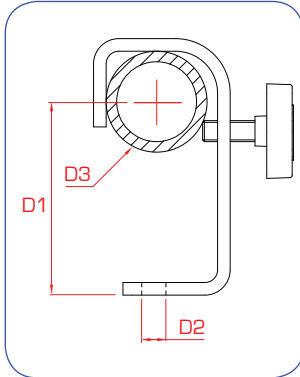

# HOOK CLAMPS

The standard range of Hook Clamps includes clamps to suit tube diameters from 20mm to 75mm.

Manufactured from high quality steel these clamps are simple to use and are extremely strong.

They are available in a bright zinc plate finish or black powder paint and virtually any size hook clamp can be made to your specification upon request.

T20100 - Silver  
T20101 - Black

T20104 - Silver  
T2010401 - Black

T20107 - Silver  
T2010701 - Black

Standard 50mm	
SWL	40 Kg
D1	122mm
D2	13mm
D3	Ø48 - 51mm
Width	25mm
Kg	0.32 Kg

Std incl Fixing Kit	
SWL	40 Kg
D1	122mm
D2	13mm
D3	Ø48 - 51mm
Width	25mm
Kg	0.32 Kg

Straight 50mm	
SWL	40 Kg
D1	115mm
D2	13mm
D3	Ø48 - 51mm
Width	25mm
Kg	0.33 Kg

T20105 - Silver  
T2010501 - Black

T20102 - Silver

T20400 - Silver  
T20401 - Black

Standard Extra Long	
SWL	40 Kg
D1	233mm
D2	13mm
D3	Ø48 - 51mm
Width	25mm
Kg	0.48 Kg

Medium Duty 50mm	
SWL	100 Kg
D1	103mm
D2	13mm
D3	Ø48 - 51mm
Width	25mm
Kg	0.43 Kg

Heavy Duty 50mm	
SWL	150 Kg
D1	124mm
D2	13mm
D3	Ø48 - 51mm
Width	50mm
Kg	0.88 Kg

T20900 - Silver  
T20901 - Black

T21100 - Silver  
T21101 - Black