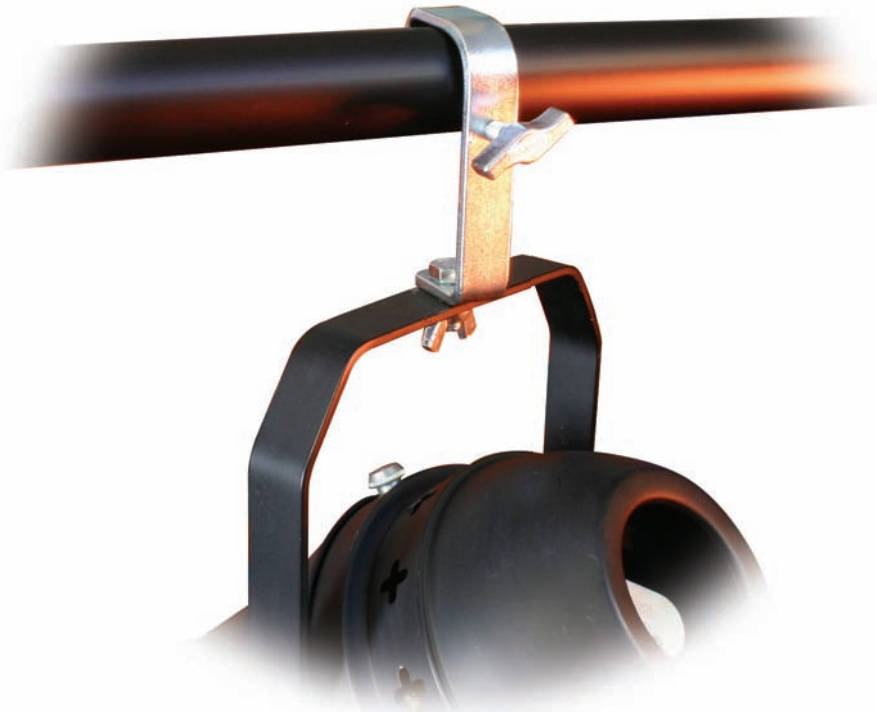

# HOOK CLAMPS

The standard range of Hook Clamps includes clamps to suit tube diameters from 20mm to 75mm.

Manufactured from high quality steel these clamps are simple to use and are extremely strong.

They are available in a bright zinc plate finish or black powder paint and virtually any size hook clamp can be made to your specification upon request.

T20100 - Silver  
T20101 - Black

T20104 - Silver  
T2010401 - Black

T20107 - Silver  
T2010701 - Black

Standard 50mm	
SWL	40 Kg
D1	122mm
D2	13mm
D3	Ø48 - 51mm
Width	25mm
Kg	0.32 Kg

Std incl Fixing Kit	
SWL	40 Kg
D1	122mm
D2	13mm
D3	Ø48 - 51mm
Width	25mm
Kg	0.32 Kg