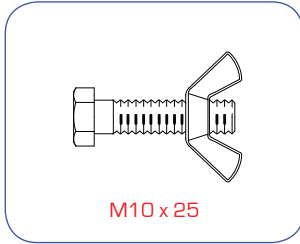

# HOOK CLAMPS

The standard range of Hook Clamps includes clamps to suit tube diameters from 20mm to 75mm.

Manufactured from high quality steel these clamps are simple to use and are extremely strong.

They are available in a bright zinc plate finish or black powder paint and virtually any size hook clamp can be made to your specification upon request.

T20100 - Silver  
T20101 - Black

T20104 - Silver  
T2010401 - Black

T20107 - Silver  
T2010701 - Black

Standard 50mm	
SWL	40 Kg
D1	122mm
D2	13mm
D3	Ø48 - 51mm
Width	25mm
Kg	0.32 Kg

Std incl Fixing Kit	
SWL	40 Kg
D1	122mm
D2	13mm
D3	Ø48 - 51mm
Width	25mm
Kg	0.32 Kg

Straight 50mm	
SWL	40 Kg
D1	115mm
D2	13mm
D3	Ø48 - 51mm
Width	25mm
Kg	0.33 Kg

T20105 - Silver  
T2010501 - Black

T20102 - Silver

T20400 - Silver  
T20401 - Black

Standard Extra Long	
SWL	40 Kg
D1	233mm
D2	13mm
D3	Ø48 - 51mm
Width	25mm
Kg	0.48 Kg

Double Ended 90° Twist Hook Clamp

	SWL	D1	D2	D3	Kg
T21500	40 Kg	150mm	25mm	Ø48 - 51mm	0.50 Kg
T21600	40 Kg	225mm	25mm	Ø48 - 51mm	0.58 Kg
T21700	40 Kg	300mm	25mm	Ø48 - 51mm	0.67 Kg
T21705	40 Kg	450mm	25mm	Ø48 - 51mm	0.89 Kg
T21710	40 Kg	600mm	25mm	Ø48 - 51mm	1.09 Kg