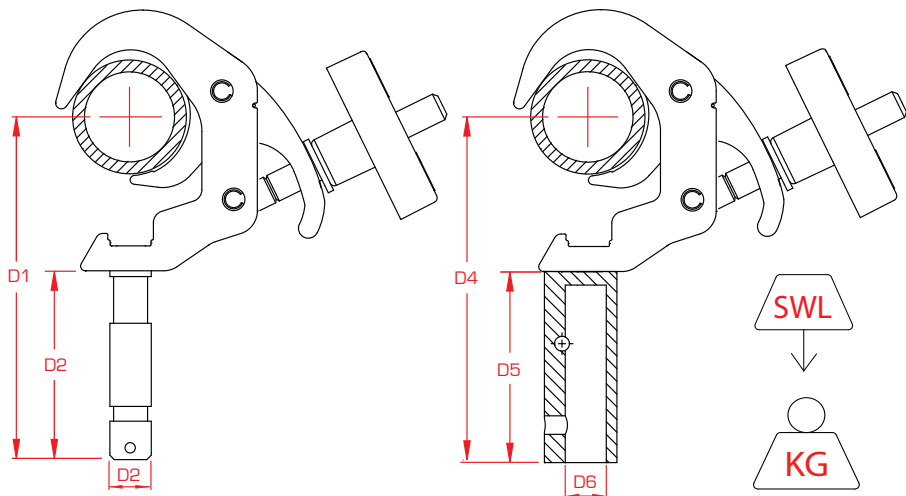

QUICK TRIGGER® CLAMPS

The design of the Doughty Quick Trigger® Clamp gives a high degree of safety by allowing one person to hang heavy luminaires and fixtures. The sprung loaded jaws stay open and automatically close with the weight of an object being hung, leaving both hands free to lift and position the load. The base of the clamp is slotted to hold either an M10 or M12 bolt head or nut captive without turning.

QTrigger® Hanging Clamp

SWL	250 Kg
D8	117mm
D9	Ø30mm
W	50mm
Kg	0.97 Kg
F	M12 Eye Nut

 Tube Diameters
38 - 51mm

T58231 - Din Spec - Silver
 T58232 - Euro Spec - Silver
 T58233 - Euro Spec - Black
 T58234 - Din Spec - Black

T58240 - Silver
 T58241 - Black

QTrigger® Big Ben

SWL	200 Kg
D1	205mm
D2	115mm
D3	Ø28mm
Kg	0.89 Kg

QTrigger® TV Clamp

SWL	200 Kg
D4	225mm
D5	135mm
D6	Ø29mm
Kg	1.16 Kg

QTrigger® =
 Quick Trigger®

SLIMLINE QUICK TRIGGER[®] CLAMPS

With all the great features of the Standard Quick Trigger[®] Clamps, the Slimline Quick Trigger[®] range is 30mm wide, allowing these clamps to be used between truss webs. A key feature of this clamp is the ability to fit tube diameters between 38 & 51mm.