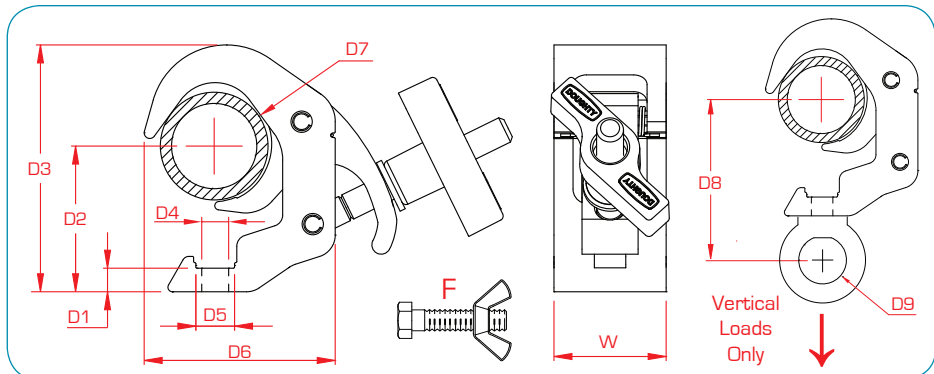

QUICK TRIGGER® CLAMPS

The design of the Doughty Quick Trigger® Clamp gives a high degree of safety by allowing one person to hang heavy luminaires and fixtures. The sprung loaded jaws stay open and automatically close with the weight of an object being hung, leaving both hands free to lift and position the load. The base of the clamp is slotted to hold either an M10 or M12 bolt head or nut captive without turning.

T58216

QTrigger® Basic

SWL	250 Kg
D1	11mm
D2	90mm
D3	110mm
D4	Ø12.7mm
D5	17 & 19mm
D6	85mm
D7	Ø38 - 51mm
W	50mm
Kg	0.76 Kg

QTrigger® Hook Clamp

SWL	250 Kg
D1	11mm
D2	90mm
D3	110mm
D4	Ø12.7mm
D5	17 & 19mm
D7	Ø38 - 51mm
W	50mm
Kg	0.84 Kg
F	M12x50

QTrigger® Hanging Clamp

SWL	250 Kg
D8	117mm
D9	Ø30mm
W	50mm
Kg	0.97 Kg
F	M12 Eye Nut

 Tube Diameters
38 - 51mm

T58231 - Din Spec - Silver
 T58232 - Euro Spec - Silver
 T58233 - Euro Spec - Black
 T58234 - Din Spec - Black

With all the great features of the Standard Quick Trigger[®] Clamps, the Slimline Quick Trigger[®] range is 30mm wide, allowing these clamps to be used between truss webs. A key feature of this clamp is the ability to fit tube diameters between 38 & 51mm.