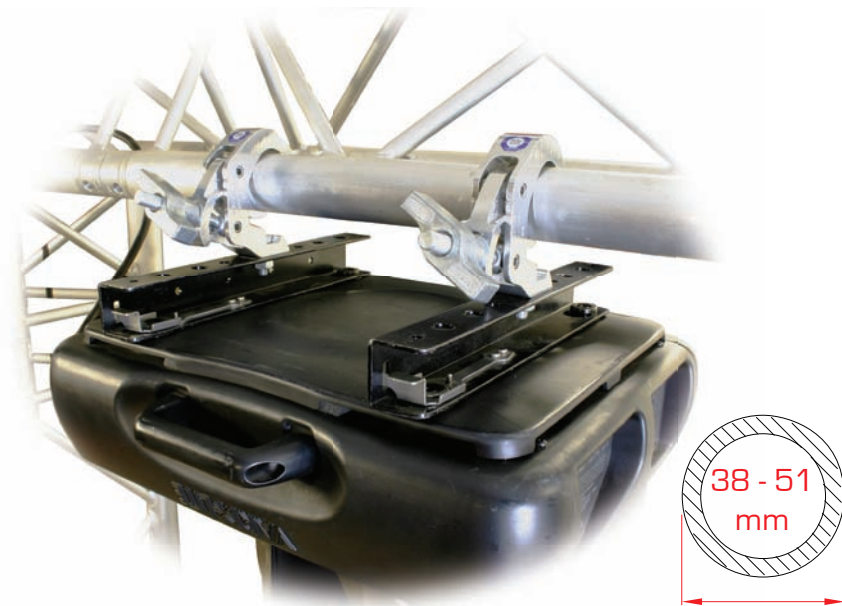

SLIMLINE QUICK TRIGGER® CLAMPS

With all the great features of the Standard Quick Trigger® Clamps, the Slimline Quick Trigger® range is 30mm wide, allowing these clamps to be used between truss webs. A key feature of this clamp is the ability to fit tube diameters between 38 & 51mm.

Main features:

- SWL 100 Kg
- TÜV approval
- Captive M12 bolt
- Fits 38 - 51mm diameter tubes
- High tensile aluminium
- Available in polished aluminium or black powder paint