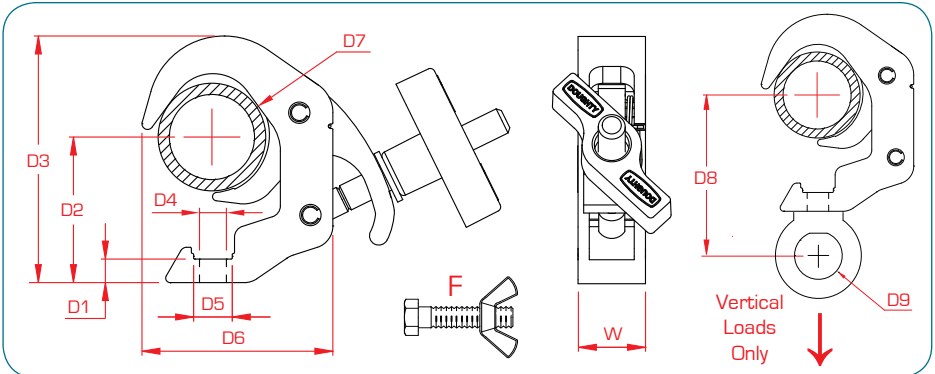

Slimline QT Hanging Clamp

SWL	100 Kg
D8	117mm
D9	Ø30mm
W	30mm
Kg	0.70 Kg
F	M12 Eye Nut

Tube Diameters 38 - 51mm