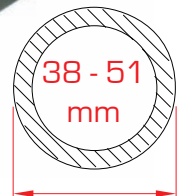

T58215

QUICK TRIGGER® CLAMPS

The design of the Doughty Quick Trigger® Clamp gives a high degree of safety by allowing one person to hang heavy luminaires and fixtures. The sprung loaded jaws stay open and automatically close with the weight of an object being hung, leaving both hands free to lift and position the load. The base of the clamp is slotted to hold either an M10 or M12 bolt head or nut captive without turning.

Main features:

- SWL 250 Kg
- TÜV approval
- Captive M12 bolt
- Fits 38 - 51 mm diameter tubes
- High tensile aluminium
- Available in polished aluminium or black powder paint