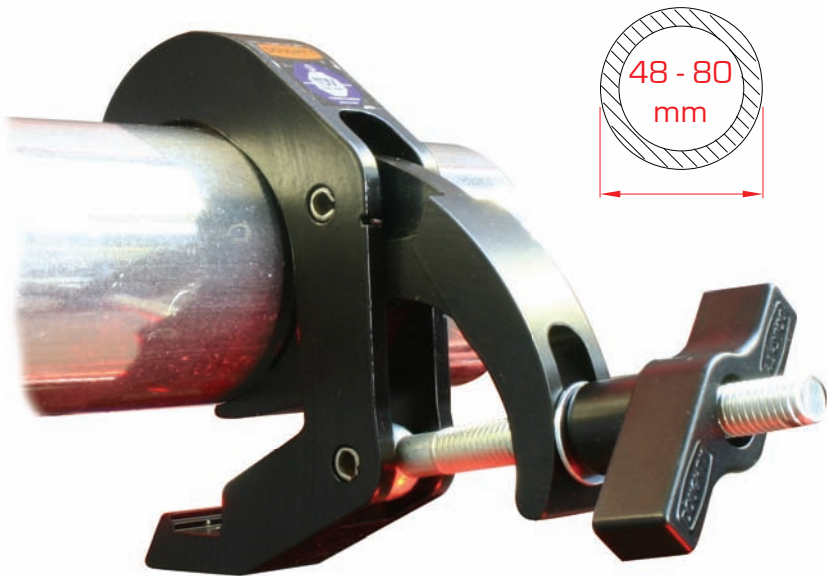

TITAN QUICK TRIGGER® CLAMPS

The Titan Quick Trigger® range of clamps has been designed to fit tubes with larger diameters between 48 & 80mm. This is the largest clamp in our range manufactured from high tensile aluminium.

Main features:

- SWL 100 Kg
- TÜV approval
- Captive M12 bolt
- Fits 48 - 80mm diameter tubes
- High tensile aluminium
- Available in polished aluminium or black powder paint

Titan Trigger® Basic

SWL	100 Kg
D1	11mm
D2	78mm
D3	144mm
D4	Ø12.7mm
D5	17 & 19mm
D6	106mm
D7	Ø48 - 80mm
W	30mm
Kg	0.69 Kg

Titan Hook Clamp

SWL	100 Kg
D1	11mm
D2	78mm
D3	144mm
D4	Ø12.7mm
D5	17 & 19mm
D7	Ø48 - 80mm
W	30mm
Kg	0.77 Kg
F	M12x50

Titan Hanging Clamp

SWL	100 Kg
D8	105mm
D9	Ø30mm
W	30mm
Kg	0.88 Kg
F	M12 Eye Nut

Titan Big Ben	
SWL	100 Kg
D1	148mm
D2	70mm
D3	Ø28mm
Kg	0.90 Kg

Titan TV Clamp	
SWL	100 Kg
D4	213mm
D5	135mm
D6	Ø29mm
Kg	1.24 Kg