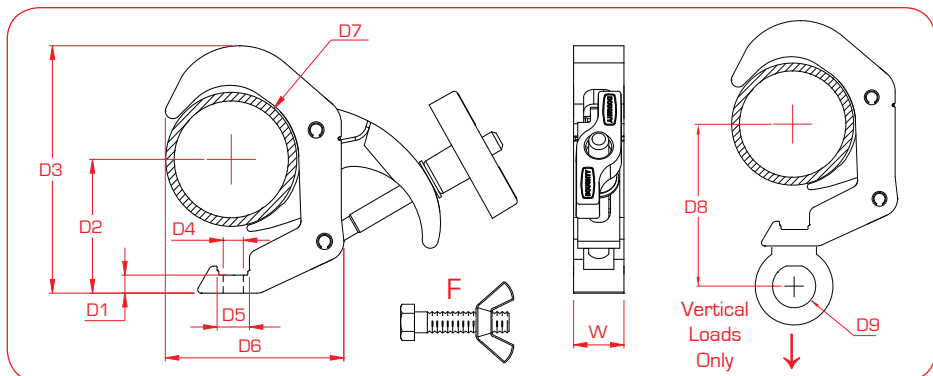

TITAN QUICK TRIGGER® CLAMPS

The Titan Quick Trigger® range of clamps has been designed to fit tubes with larger diameters between 48 & 80mm. This is the largest clamp in our range manufactured from high tensile aluminium.

Main features:

- SWL 100 Kg
- TÜV approval
- Captive M12 bolt
- Fits 48 - 80mm diameter tubes
- High tensile aluminium
- Available in polished aluminium or black powder paint

Titan Trigger® Basic

SWL	100 Kg
D1	11mm
D2	78mm
D3	144mm
D4	Ø12.7mm
D5	17 & 19mm
D6	106mm
D7	Ø48 - 80mm
W	30mm
Kg	0.69 Kg

Titan Hook Clamp

SWL	100 Kg
D1	11mm
D2	78mm
D3	144mm
D4	Ø12.7mm
D5	17 & 19mm
D7	Ø48 - 80mm
W	30mm
Kg	0.77 Kg
F	M12x50

Titan Hanging Clamp

SWL	100 Kg
D8	105mm
D9	Ø30mm
W	30mm
Kg	0.88 Kg
F	M12 Eye Nut

Titan Big Ben	
SWL	100 Kg
D1	148mm
D2	70mm
D3	Ø28mm
Kg	0.90 Kg

Titan TV Clamp	
SWL	100 Kg
D4	213mm
D5	135mm
D6	Ø29mm
Kg	1.24 Kg