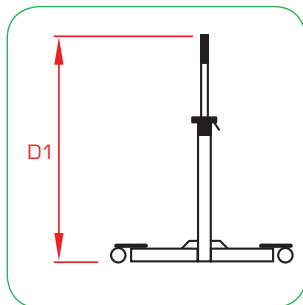

T51700 Followspot

T51701 Shadow

SWL 40 Kg

D1 1.41m

D2 0.88m

D3 1.06m

— 1.03m

Kg 5.90 Kg

TV Roller Race

T74200 Euro Spec

T74201 Din Spec

29mm Receiver

T72700 Din Spec
T72800 Euro Spec

Professional Followspot	
T54402	
SWL	75 Kg
D1	1.30m
D2	0.76m
D3	0.60m
	0.73m
Kg	20.0 Kg

- High degree of stability
- Rapidly dismantled for transportation
- Positive lock height adjustment
- Suitable for use with a variety of followspots
- Steel and aluminium construction
- Finished in black powder paint