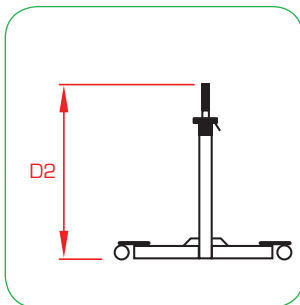

T51700 Followspot

T51701 Shadow

SWL 40 Kg

D1 1.41m

D2 0.88m

D3 1.06m

— 1.03m

Kg 5.90 Kg

TV Roller Race

T74200 Euro Spec

T74201 Din Spec

29mm Receiver

T72700 Din Spec
T72800 Euro Spec

Professional Followspot	
T54402	
SWL	75 Kg
D1	1.30m
D2	0.76m
D3	0.60m
	0.73m
Kg	20.0 Kg

- High degree of stability
- Rapidly dismantled for transportation
- Positive lock height adjustment
- Suitable for use with a variety of followspots
- Steel and aluminium construction
- Finished in black powder paint