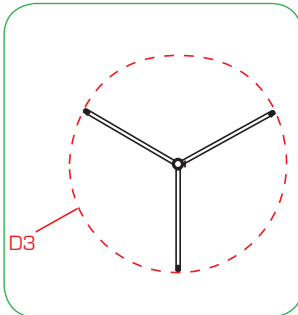

T51700 Followspot

T51701 Shadow

SWL 40 Kg

D1 1.41m

D2 0.88m

D3 1.06m

— 1.03m

Kg 5.90 Kg

TV Roller Race

T74200 Euro Spec

T74201 Din Spec

29mm Receiver

T72700 Din Spec
T72800 Euro Spec

Professional Followspot	
T54402	
SWL	75 Kg
D1	1.30m
D2	0.76m
D3	0.60m
	0.73m
Kg	20.0 Kg

- High degree of stability
- Rapidly dismantled for transportation
- Positive lock height adjustment
- Suitable for use with a variety of followspots
- Steel and aluminium construction
- Finished in black powder paint