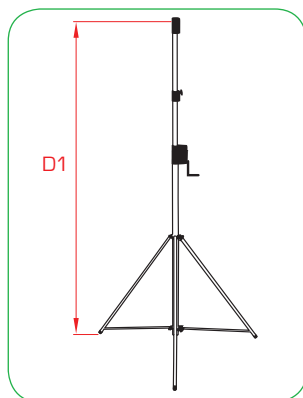

29mm Receiver
fitted to all
Nebula stands

Shadow = Black

- Slimline self-braking winch
- Robust steel and aluminium construction
- Internal and external safety stops
- Non slip rubber feet
- Double leg braces
- Die cast 'lock off' knobs

Nebula 20		Nebula 33		Nebula 42	
T551 10	Chrome	T55200	Chrome	T55500	Chrome
T551 11	Shadow	T55201	Shadow	T55501	Shadow
SWL	60 Kg	SWL	60 Kg	SWL	60 Kg
D1	2.24m	D1	3.30m	D1	4.20m
D2	1.31m	D2	1.70m	D2	2.10m
D3	1.06m	D3	1.47m	D3	1.75m
	1.31m		1.70m		2.31m
Kg	11.0 Kg	Kg	13.0 Kg	Kg	17.0 Kg

- Accepts 16 & 28 mm spigots
- Unique auto safety lock
- Self braking clutch/winch
- Fold away winch handle

Easylift

T55510 Chrome

T55511 Black

SWL 30 Kg

D1 3.80m

D2 1.74m

D3 1.24m

 1.86m

Kg 22.0 Kg