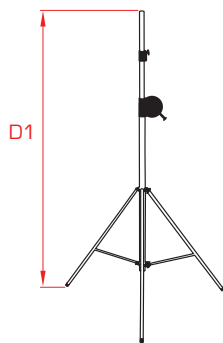

29mm Receiver
fitted to all
Nebula stands

Shadow = Black

- Slimline self-braking winch
- Robust steel and aluminium construction
- Internal and external safety stops
- Non slip rubber feet
- Double leg braces
- Die cast 'lock off' knobs

Nebula 20		Nebula 33		Nebula 42	
T551 10	Chrome	T55200	Chrome	T55500	Chrome
T551 11	Shadow	T55201	Shadow	T55501	Shadow
SWL	60 Kg	SWL	60 Kg	SWL	60 Kg
D1	2.24m	D1	3.30m	D1	4.20m
D2	1.31m	D2	1.70m	D2	2.10m
D3	1.06m	D3	1.47m	D3	1.75m
	1.31m		1.70m		2.31m
Kg	11.0 Kg	Kg	13.0 Kg	Kg	17.0 Kg

- Accepts 16 & 28 mm spigots
- Unique auto safety lock
- Self braking clutch/winch
- Fold away winch handle

Easylift

T55510 Chrome

T55511 Black

SWL 30 Kg

D1 3.80m

D2 1.74m

D3 1.24m

 1.86m

Kg 22.0 Kg