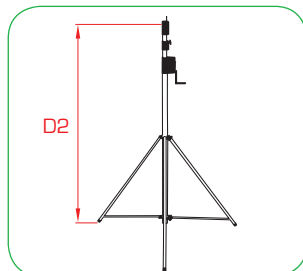

29mm Receiver
fitted to all
Nebula stands

Shadow = Black

- Slimline self-braking winch
- Robust steel and aluminium construction
- Internal and external safety stops
- Non slip rubber feet
- Double leg braces
- Die cast 'lock off' knobs

Nebula 20		Nebula 33		Nebula 42	
T551 10	Chrome	T55200	Chrome	T55500	Chrome
T551 11	Shadow	T55201	Shadow	T55501	Shadow
SWL	60 Kg	SWL	60 Kg	SWL	60 Kg
D1	2.24m	D1	3.30m	D1	4.20m
D2	1.31m	D2	1.70m	D2	2.10m
D3	1.06m	D3	1.47m	D3	1.75m
	1.31m		1.70m		2.31m
Kg	11.0 Kg	Kg	13.0 Kg	Kg	17.0 Kg

- Accepts 16 & 28 mm spigots
- Unique auto safety lock
- Self braking clutch/winch
- Fold away winch handle

Easylift

T55510 Chrome

T55511 Black

SWL 30 Kg

D1 3.80m

D2 1.74m

D3 1.24m

 1.86m

Kg 22.0 Kg