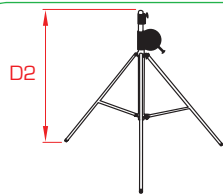

29mm Receiver
fitted to all
Nebula stands

Shadow = Black

- Slimline self-braking winch
- Robust steel and aluminium construction
- Internal and external safety stops
- Non slip rubber feet
- Double leg braces
- Die cast 'lock off' knobs

Nebula 20		Nebula 33		Nebula 42	
T551 10	Chrome	T55200	Chrome	T55500	Chrome
T551 11	Shadow	T55201	Shadow	T55501	Shadow
SWL	60 Kg	SWL	60 Kg	SWL	60 Kg
D1	2.24m	D1	3.30m	D1	4.20m
D2	1.31m	D2	1.70m	D2	2.10m
D3	1.06m	D3	1.47m	D3	1.75m
	1.31m		1.70m		2.31m
Kg	11.0 Kg	Kg	13.0 Kg	Kg	17.0 Kg

- Accepts 16 & 28 mm spigots
- Unique auto safety lock
- Self braking clutch/winch
- Fold away winch handle

Easylift

T55510 Chrome

T55511 Black

SWL 30 Kg

D1 3.80m

D2 1.74m

D3 1.24m

 1.86m

Kg 22.0 Kg