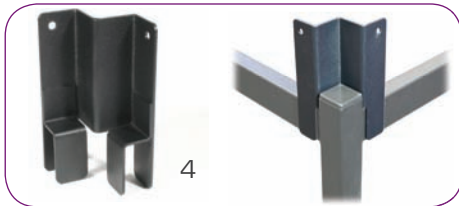

Easydeck Joint Clips 1

T77500 Joint Clip 0.10 Kg

The Easydeck Joint Clips are used to secure runways and step units.

Easydeck Joint Channels 2

T77600 Joint Channel 0.14 Kg

Joint Channels are used to create a secure joint between two adjacent frames.

Easydeck Support Channels 3

T77650 Support Channel 0.10 Kg

Support Channels are used to match the height of the Joint Channels and Joint Clips, ensuring a level platform for the deck panels is achieved.

Easydeck Riser Brackets 4

T77200 Riser Bracket x 4 0.25 Kg

Riser Brackets are designed to be used when two units are tiered on top of each other. The Riser Brackets are fitted to each corner ensuring the tiered unit is extremely safe and secure.