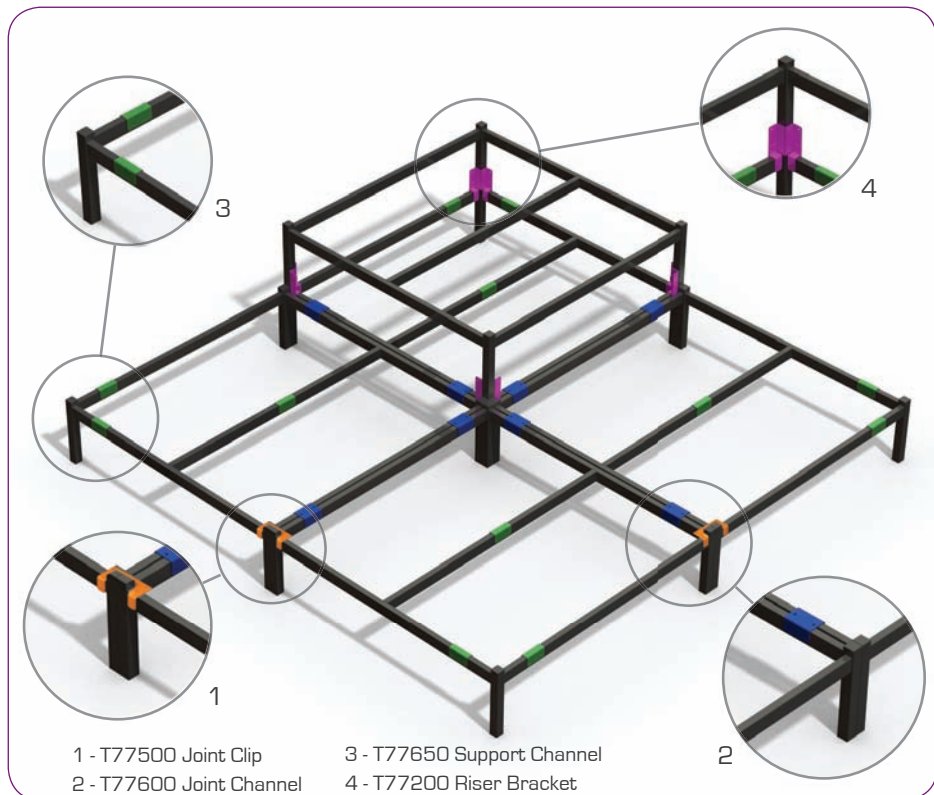

Easydeck Joint Clips 1

T77500 Joint Clip 0.10 Kg

The Easydeck Joint Clips are used to secure runways and step units.

Easydeck Joint Channels 2

T77600 Joint Channel 0.14 Kg

Joint Channels are used to create a secure joint between two adjacent frames.

Easydeck Support Channels 3

T77650 Support Channel 0.10 Kg

Support Channels are used to match the height of the Joint Channels and Joint Clips, ensuring a level platform for the deck panels is achieved.

Easydeck Riser Brackets 4

T77200 Riser Bracket x 4 0.25 Kg

Riser Brackets are designed to be used when two units are tiered on top of each other. The Riser Brackets are fitted to each corner ensuring the tiered unit is extremely safe and secure.