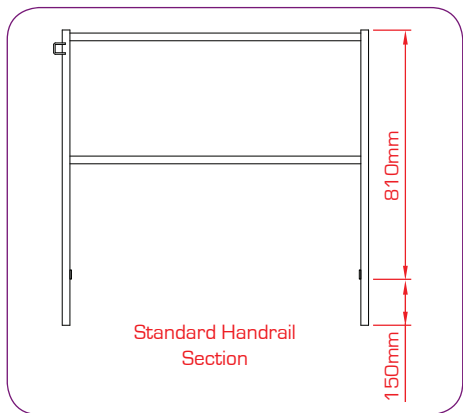

Easydeck Handrail		
1000mm series		
T76900	Standard Section	4.02 Kg
T77000	Corner Section	3.26 Kg
T77100	Ramp Section	4.02 Kg
750mm series		
T79700	Standard Section	3.04 Kg
T79800	Corner Section	2.51 Kg
T79900	Ramp Section	3.04 Kg