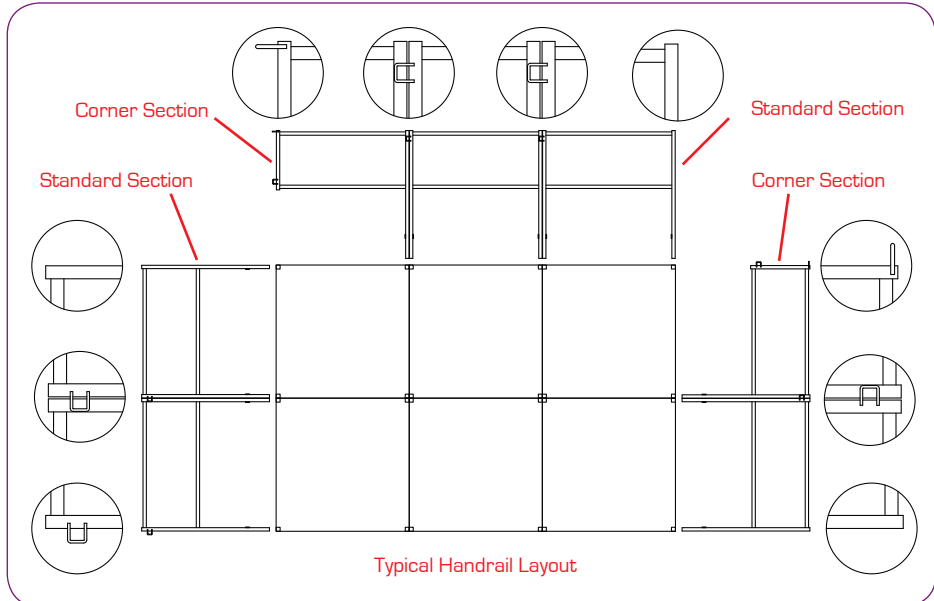

Easydeck Handrail		
1000mm series		
T76900	Standard Section	4.02 Kg
T77000	Corner Section	3.26 Kg
T77100	Ramp Section	4.02 Kg
750mm series		
T79700	Standard Section	3.04 Kg
T79800	Corner Section	2.51 Kg
T79900	Ramp Section	3.04 Kg