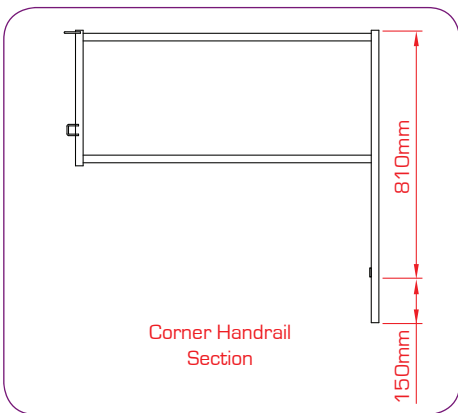

Easydeck Handrail		
1000mm series		
T76900	Standard Section	4.02 Kg
T77000	Corner Section	3.26 Kg
T77100	Ramp Section	4.02 Kg
750mm series		
T79700	Standard Section	3.04 Kg
T79800	Corner Section	2.51 Kg
T79900	Ramp Section	3.04 Kg