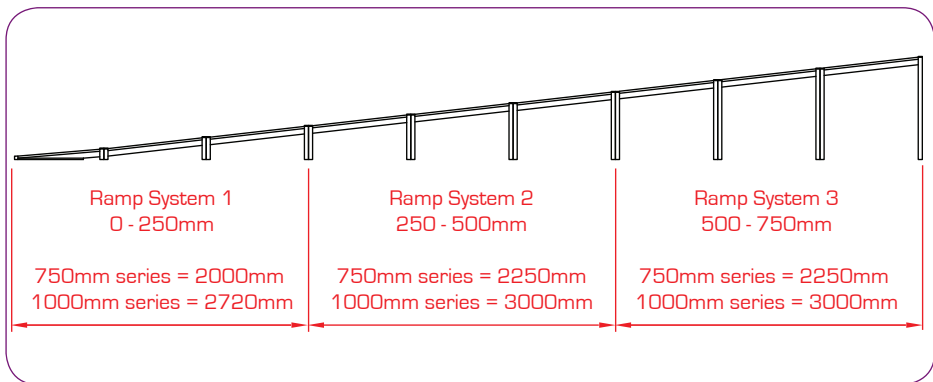

Easydeck Triangular Frames & Reversible Deck Panels - 1000mm series

	Description	Size	Kg
T76300	Triangular Frame	1000 x 1000 x 250mm	5.28 Kg
T76400	Triangular Frame	1000 x 1000 x 500mm	6.15 Kg
T76500	Triangular Frame	1000 x 1000 x 750mm	7.02 Kg
T76700	Reversible Deck Panel	1000 x 1000 x 18mm	5.28 Kg

Easydeck Triangular Frames & Reversible Deck Panels - 750mm series

	Description	Size	Kg
T78900	Triangular Frame	750 x 750 x 250mm	4.09 Kg
T79000	Triangular Frame	750 x 750 x 500mm	5.01 Kg
T91000	Triangular Frame	750 x 750 x 750mm	5.93 Kg
T79500	Reversible Deck Panel	750 x 750 x 18mm	5.10 Kg

Bridging Units - 750mm series

	Description	Size	Kg
T80600	Single Bridging Unit	750 x 750mm	5.64 Kg
T80700	Double Bridging Unit	1500 x 750mm	9.85 Kg

Double Step Unit

Easydeck Step Units - 1000mm series

Description	Size	Kg
T76505 Single Step	1000 x 250 x 250mm	4.28 Kg
T76506 Double Step	1000 x 470 x 500mm	8.70 Kg
T76507 Triple Step	1000 x 690 x 690mm	11.0 Kg
T76800 Step Deck Panel	1000 x 250mm	4.28 Kg

Easydeck Step Units - 750mm series

Description	Size	Kg
T79300 Single Step	750 x 250 x 250mm	3.55 Kg
T79305 Double Step	750 x 470 x 500mm	7.46 Kg
T79310 Triple Step	750 x 690 x 690mm	13.0 Kg
T79600 Step Deck Panel	750 x 250mm	2.39 Kg