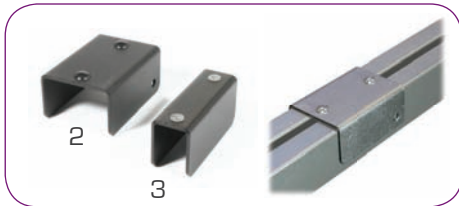

Easydeck Joint Clips 1

T77500 Joint Clip 0.10 Kg

The Easydeck Joint Clips are used to secure runways and step units.

Easydeck Joint Channels 2

T77600 Joint Channel 0.14 Kg

Joint Channels are used to create a secure joint between two adjacent frames.

Easydeck Support Channels 3

T77650 Support Channel 0.10 Kg

Support Channels are used to match the height of the Joint Channels and Joint Clips, ensuring a level platform for the deck panels is achieved.

Easydeck Riser Brackets 4

T77200 Riser Bracket x 4 0.25 Kg

Riser Brackets are designed to be used when two units are tiered on top of each other. The Riser Brackets are fitted to each corner ensuring the tiered unit is extremely safe and secure.