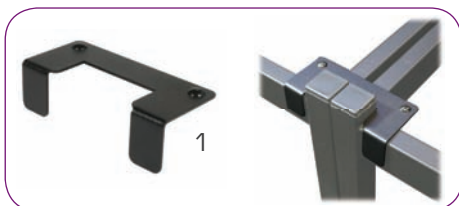

Easydeck Joint Clips 1

T77500 Joint Clip 0.10 Kg

The Easydeck Joint Clips are used to secure runways and step units.

Easydeck Joint Channels 2

T77600 Joint Channel 0.14 Kg

Joint Channels are used to create a secure joint between two adjacent frames.

Easydeck Support Channels 3

T77650 Support Channel 0.10 Kg

Support Channels are used to match the height of the Joint Channels and Joint Clips, ensuring a level platform for the deck panels is achieved.

Easydeck Riser Brackets 4

T77200 Riser Bracket x 4 0.25 Kg

Riser Brackets are designed to be used when two units are tiered on top of each other. The Riser Brackets are fitted to each corner ensuring the tiered unit is extremely safe and secure.