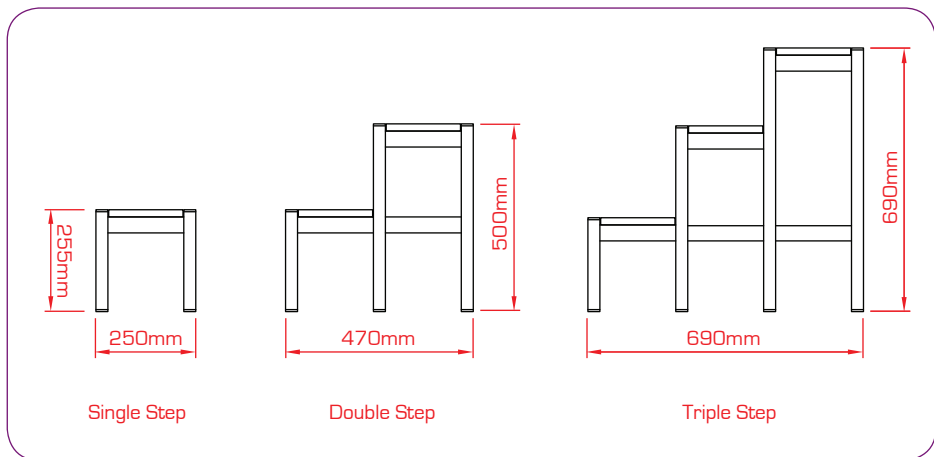

Easydeck Triangular Frames & Reversible Deck Panels - 1000mm series

	Description	Size	Kg
T76300	Triangular Frame	1000 x 1000 x 250mm	5.28 Kg
T76400	Triangular Frame	1000 x 1000 x 500mm	6.15 Kg
T76500	Triangular Frame	1000 x 1000 x 750mm	7.02 Kg
T76700	Reversible Deck Panel	1000 x 1000 x 18mm	5.28 Kg

Easydeck Triangular Frames & Reversible Deck Panels - 750mm series

	Description	Size	Kg
T78900	Triangular Frame	750 x 750 x 250mm	4.09 Kg
T79000	Triangular Frame	750 x 750 x 500mm	5.01 Kg
T91000	Triangular Frame	750 x 750 x 750mm	5.93 Kg
T79500	Reversible Deck Panel	750 x 750 x 18mm	5.10 Kg

Bridging Units - 750mm series

	Description	Size	Kg
T80600	Single Bridging Unit	750 x 750mm	5.64 Kg
T80700	Double Bridging Unit	1500 x 750mm	9.85 Kg

Double Step Unit

Easydeck Step Units - 1000mm series

Description	Size	Kg
T76505 Single Step	1000 x 250 x 250mm	4.28 Kg
T76506 Double Step	1000 x 470 x 500mm	8.70 Kg
T76507 Triple Step	1000 x 690 x 690mm	11.0 Kg
T76800 Step Deck Panel	1000 x 250mm	4.28 Kg

Easydeck Step Units - 750mm series

Description	Size	Kg
T79300 Single Step	750 x 250 x 250mm	3.55 Kg
T79305 Double Step	750 x 470 x 500mm	7.46 Kg
T79310 Triple Step	750 x 690 x 690mm	13.0 Kg
T79600 Step Deck Panel	750 x 250mm	2.39 Kg