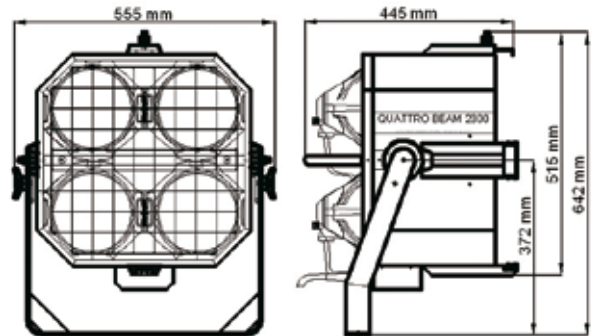

THE QUATTRO BEAM 2300 INCLUDES THESE FEATURES

- ✓ Comparative light output to 5000 W Fresnels but only using 2300 W
- ✓ Streuwinkel von 15° bis 50° mittels Wechsel-Linsen
- ✓ Beam angle can be set to between 15° and 50° by changing lenses
- ✓ 6700 lux at 10m throw using the 22° NSP lens
- ✓ 400 hours lamp life with the 575W, 230V Halogen lamp
- ✓ Easy change lamp tray
- ✓ Compact with yoke, and can be used hanging or standing
- ✓ Can be operated at any position
- ✓ Colour filter frame 470 x 470 mm
- ✓ Total weight, 20 kg
- ✓ Dimensions: W x D x H: 555 x 445 x 642 mm
- ✓ Rainproof cover available for exterior use

lighting innovation

QUATTRO BEAM 2300

COMPACT HIGH PERFORMANCE SPOTLIGHT
2300W, 230V

QUATTRO BEAM WITH NERROW SPOT LENS

PHOTOMETRIC DATA

Beam Throw: 20m / Lamp: Ushio HPL 575W/230V WCN

Lens type	angle	lux	cd
Very Narrow Spot VNSP	15°	1750	700,000
Narrow Spot NSP	22°	1675	670,000
Medium Flood MFL	30°	798	319,000
Wide Flood WFL	50°	282	113,000