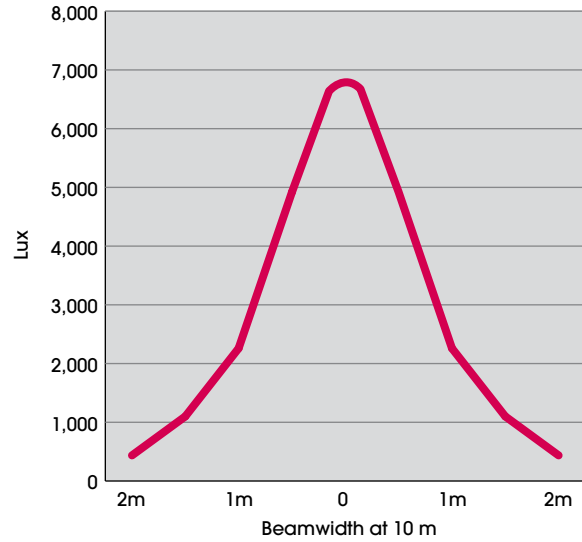

QUATTRO BEAM 2300

COMPACT HIGH PERFORMANCE SPOTLIGHT
2300W, 230V

QUATTRO BEAM 2300

The QUATTRO BEAM 2300 is so powerful it brightens up any size stage. The brilliant light output is based on the superefficient ETC PAR MCM spotlight. Practically 100% 'cool' light is reflected by the mirrored reflector, passing heat from the HPL Halogen lamp through to the rear of the luminaire.

The QUATTRO BEAM 2300 multiplies the light output of the PAR MCM by four, in a single compact and space efficient housing.

The QUATTRO BEAM 2300 is perfect at all beam throws and is suited for theatres, opera, television and conferences. The beam angle may be set between 15° and 50°.

THE QUATTRO BEAM 2300 INCLUDES THESE FEATURES

- ✓ Comparative light output to 5000 W Fresnels but only using 2300 W
- ✓ Streuwinkel von 15° bis 50° mittels Wechsel-Linsen
- ✓ Beam angle can be set to between 15° and 50° by changing lenses
- ✓ 6700 lux at 10m throw using the 22° NSP lens
- ✓ 400 hours lamp life with the 575W, 230V Halogen lamp
- ✓ Easy change lamp tray
- ✓ Compact with yoke, and can be used hanging or standing
- ✓ Can be operated at any position
- ✓ Colour filter frame 470 x 470 mm
- ✓ Total weight, 20 kg
- ✓ Dimensions: W x D x H: 555 x 445 x 642 mm
- ✓ Rainproof cover available for exterior use

lighting innovation

QUATTRO BEAM 2300

COMPACT HIGH PERFORMANCE SPOTLIGHT
2300W, 230V

QUATTRO BEAM WITH NERROW SPOT LENS

PHOTOMETRIC DATA

Beam Throw: 20m / Lamp: Ushio HPL 575W/230V WCN

Lens type	angle	lux	cd
Very Narrow Spot VNSP	15°	1750	700,000
Narrow Spot NSP	22°	1675	670,000
Medium Flood MFL	30°	798	319,000
Wide Flood WFL	50°	282	113,000