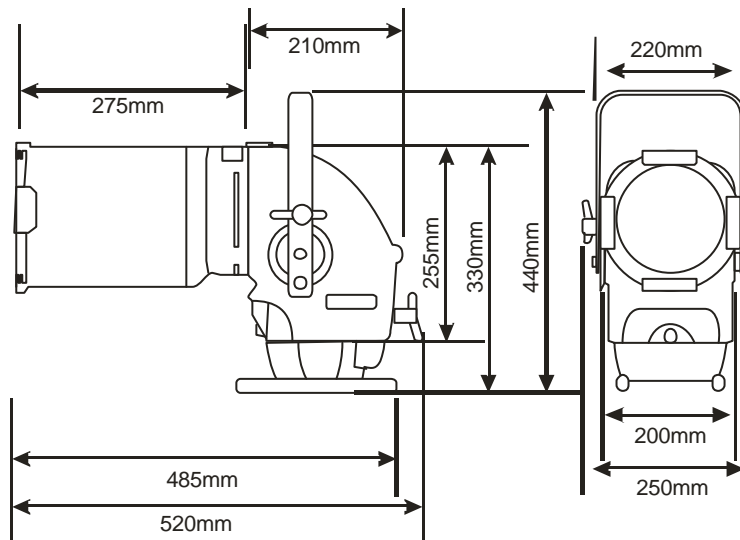

Physical Data

Weight: 9.4 Kg

Carton Size: 650mm x 400mm x 260mm (estimated)

Colour frame size: 185mm square

Gobo size: A, 75mm diameter image

Included: 1x colour frame, 1x fitted safety bond, 1x heat sink guard, 1x M12 suspension bolt set and instruction leaflet.