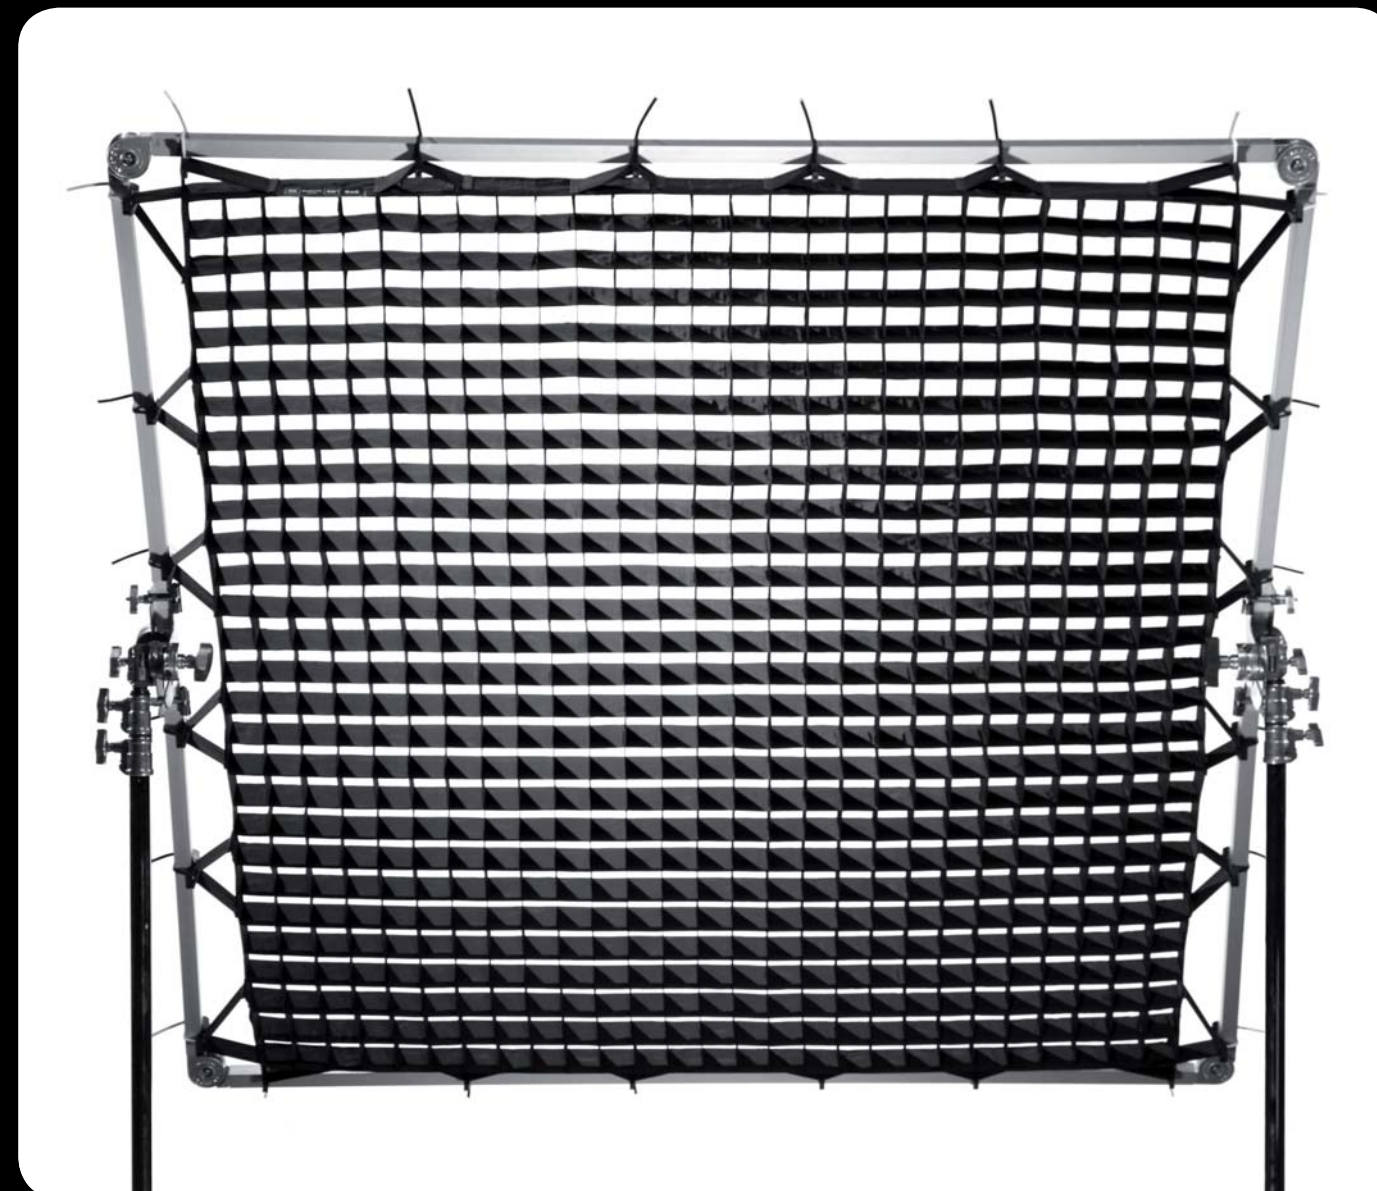

DoPchoice butterfly grids in action. Courtesy of Axel Block, bvk.

The Director of Photographies Choice
Butterfly Grid

No tummy. No wearout. No hassle.

Dimensions/Angle	40°	50°	60°
4x4 feet	<input type="checkbox"/> B0404W40	<input type="checkbox"/> B0404W50	<input type="checkbox"/> B0404W60
6x6 feet	<input type="checkbox"/> B0606W40	<input type="checkbox"/> B0606W50	<input type="checkbox"/> B0606W60
8x8 feet	<input type="checkbox"/> B0808W40	<input type="checkbox"/> B0808W50	<input type="checkbox"/> B0808W60
12x12 feet	<input type="checkbox"/> B1212W40	<input type="checkbox"/> B1212W50	<input type="checkbox"/> B1212W60
20x20 feet	<input type="checkbox"/> B2020W40	<input type="checkbox"/> B2020W50	<input type="checkbox"/> B2020W60

No tummy. No wearout. No hassle.
That's the butterfly grid you were always waiting for.

Always tight.

Conventional Grids

Upside down grid always droops.

DoPchoice butterfly grids

Even upside down tightly stretched.

Extremely durable.

Conventional Grids

Strips just stick together. Louver easily gets damaged.

DoPchoice butterfly grids

Strips neatly sewn. Specially developed robust cloth keeps grid stable.

One minute setup in combination with foldaway frame.

Stays clean wherever you put it.

When you have to lay the grid down on the floor. The innovative DoPchoice brackets keep a distance from dirt and dust.

Easy-to-find corners.

White fasteners show you quickly where the corners of every DoPchoice Butterfly Grid are. It's not a big thing, but a helpful detail.