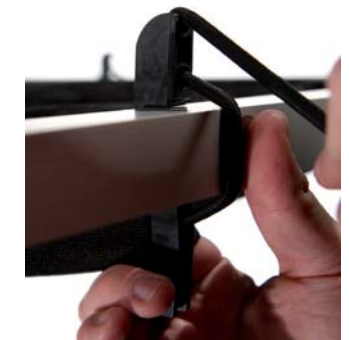

Simple installation.

Conventional Grids

Time consuming to set up.

DoPchoice butterfly grids

Very simple installation with specially developed brackets.

Safely stored.

Every Grid comes with a DoPchoice bag made of robust canvas.

Stays clean wherever you put it.

When you have to lay the grid down on the floor. The innovative DoPchoice brackets keep a distance from dirt and dust.

Easy-to-find corners.

White fasteners show you quickly where the corners of every DoPchoice Butterfly Grid are. It's not a big thing, but a helpful detail.