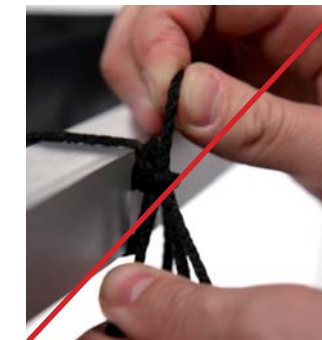

Simple installation.

Conventional Grids

Time consuming to set up.