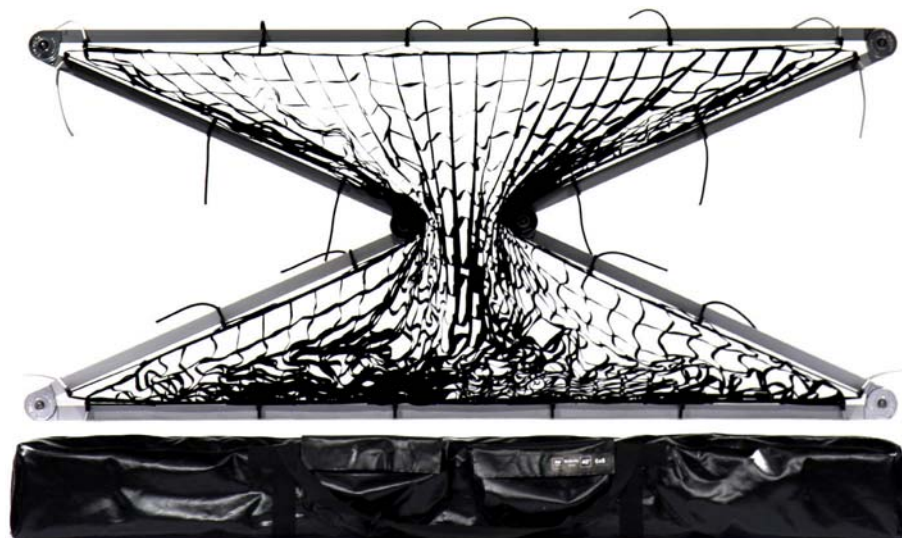

No tummy. No wearout. No hassle.
That's the butterfly grid you were always waiting for.

Always tight.

Conventional Grids

Upside down grid always droops.

DoPchoice butterfly grids

Even upside down tightly stretched.

Extremely durable.

Conventional Grids

Strips just stick together. Louver easily gets damaged.

DoPchoice butterfly grids

Strips neatly sewn. Specially developed robust cloth keeps grid stable.

One minute setup in combination with foldaway frame.

Attach a DoPchoice Butterfly and a diffusion textile to an Avenger Foldaway Frame and take it with you collapsed. At the shooting location it'll take you less than a minute to set it up. DoPchoice even offers a special bag for a safe and comfortable transport.